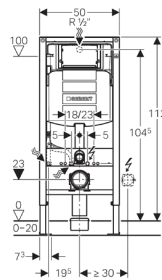

Geberit Duofix element for wall-hung WC, 112 cm, with Sigma concealed cistern 12 cm

Application purposes

- For drywall construction
- For installation in part- or room-height prewall installations
- For installation in room-height installation walls
- For wall-hung WCs with connection dimensions in accordance with EN 33:2011
- For wall-hung WCs with projection up to 62 cm
- For single flush, dual flush or stop-and-go flush
- For floor constructions 0–20 cm

Technical data

Flow pressure	0.1–10 bar
Flush volume, factory setting	6 and 3 l
Flush volume large, adjustment range	4.5 / 6 / 7.5 l
Flush volume small, adjustment range	3–4 l

Scope of delivery

- Water supply connection R 1/2", compatible with MeplaFix, with integrated angle stop valve and hand wheel
- Protection box for service opening
- 2 protection plugs
- Connection set for WC, \varnothing 90 mm
- Connection bend 90° made of PE-HD, \varnothing 90 mm
- Adapter socket made of PE-HD, \varnothing 90 / 110 mm
- 2 threaded rods M12
- Fastening material