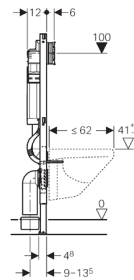

Geberit Duofix element for wall-hung WC, 112 cm, with Sigma concealed cistern 12 cm

Application purposes

- For drywall construction
- For installation in part- or room-height prewall installations
- For installation in room-height installation walls
- For wall-hung WCs with connection dimensions in accordance with EN 33:2011
- For wall-hung WCs with projection up to 62 cm
- For single flush, dual flush or stop-and-go flush
- For floor constructions 0–20 cm

Technical data

Flow pressure	0.1–10 bar
Flush volume, factory setting	6 and 3 l
Flush volume large, adjustment range	4.5 / 6 / 7.5 l
Flush volume small, adjustment range	3–4 l

Scope of delivery

- Water supply connection R 1/2", compatible with MeplaFix, with integrated angle stop valve and hand wheel
- Protection box for service opening
- 2 protection plugs
- Connection set for WC, \varnothing 90 mm
- Connection bend 90° made of PE-HD, \varnothing 90 mm
- Adapter socket made of PE-HD, \varnothing 90 / 110 mm
- 2 threaded rods M12
- Fastening material